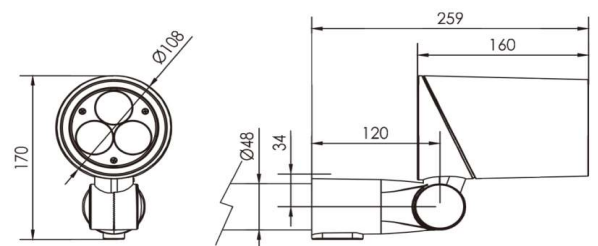

Dia=108mm
W=160mm
H=170mm

Frame

Aluminium Die-cast

Color Tempertaure

4000K

Power

12W

Total Luminous Flux

220-240 VAC

Standard Lifetime

L70 minimum at 50,000
burning hours

Dimension diagram

Remarks:-

Address: Plot #7 Saroorpur-Nangla Industrial Area,Ballabgarh-Sohna Road,Faridabad-121005

Email: info@sovitron.com